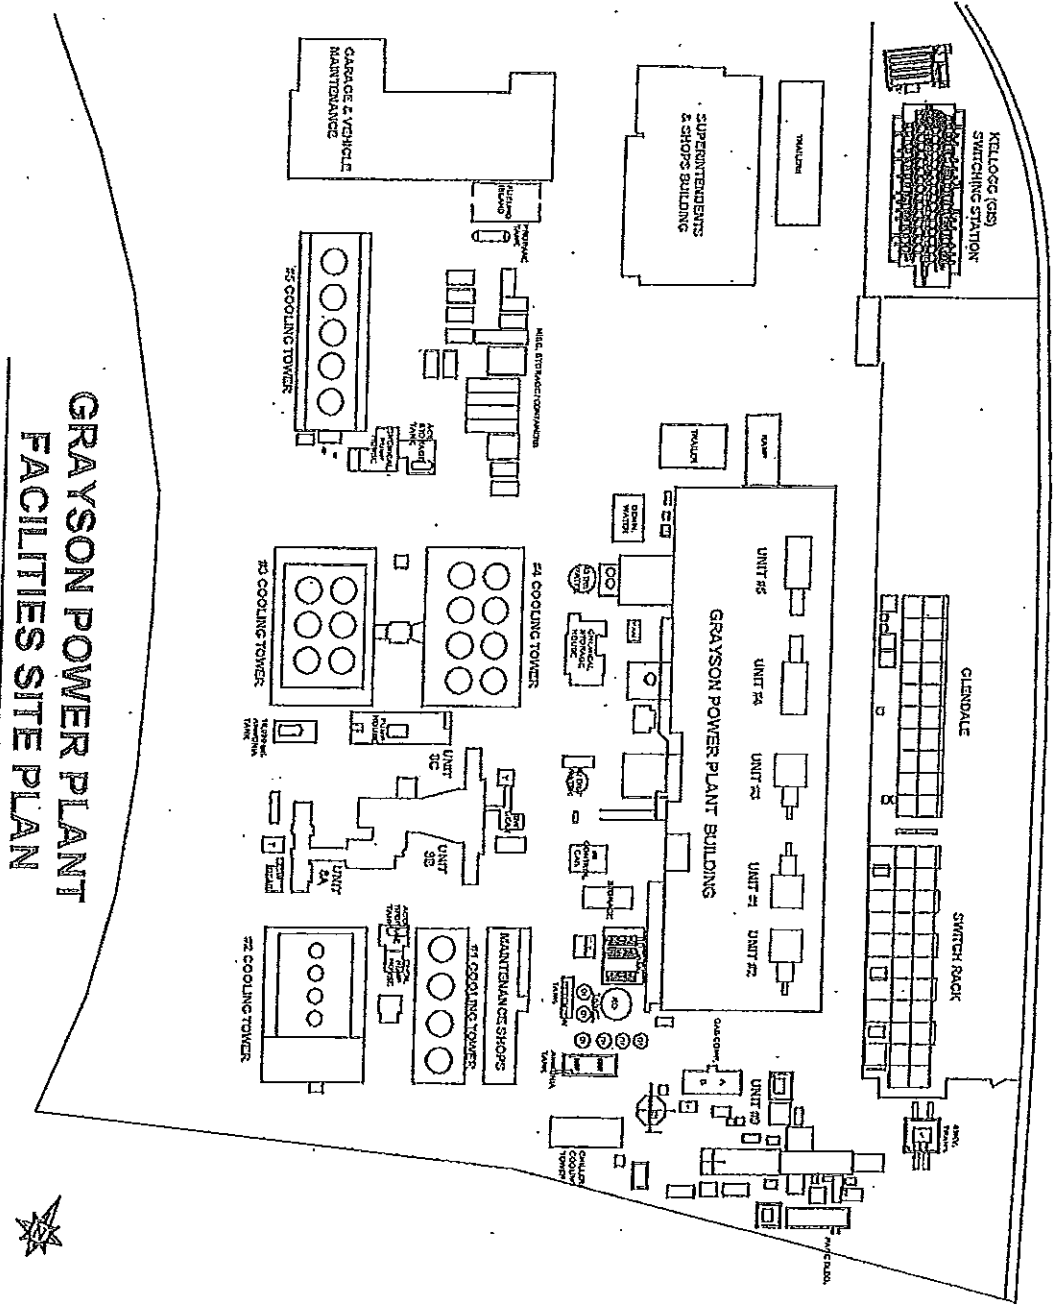

GLENDALE WATER AND POWER CITY OF GLENDALE CALIFORNIA	
GRAYSON POWER PLANT FACILITIES SITE PLAN	
DRS: RHO/RC	SCALE: NONE
DATE: 9/11/08	SHEET NO. 1 OF 1
APP: 6096-A	

# GRAYSON POWER PLANT FACILITIES SITE PLAN

Republic Power Regd Common/Intelligence Power Plant Facilities.dwg 9/11/08